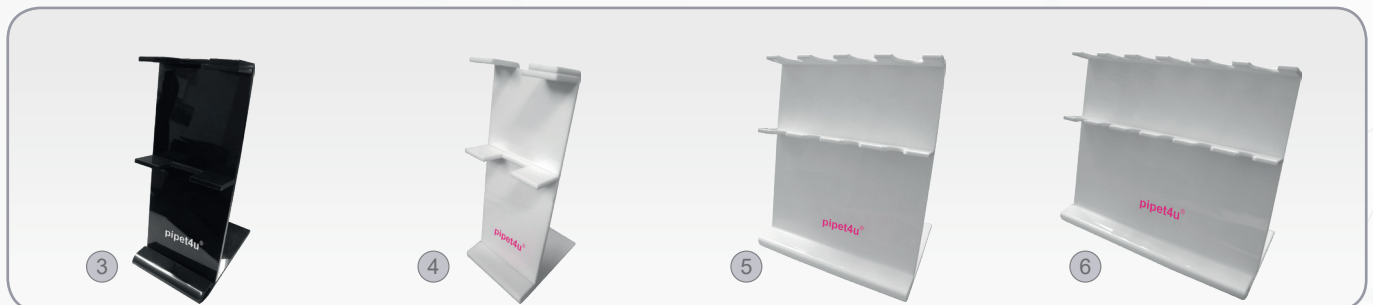

## Single and Multi Channel Pipettes

**Safe and effortless handling** - comfortable and reliable pipette storage/pipette stands can be easily assembled and disassembled for cleaning purposes

**Versions** - available as 1 place/4 places and 6 places pipette stands for single channel and multi channel pipettes and as fixed place and variable place pipette stands

### Acrylic/Aluminium pipette stands

### Acrylic pipette stands

## Ordering information

Description - Acrylic/Aluminium pipette stands		Colour	Sales Unit	Cat. No.
1 place pipette stand for manual single and multi channel pipettes variable place	①	clear/magenta	Carton/1 pc.	8-132-01-8
6 places pipette stand for manual single channel pipettes variable place	②	clear/magenta	Carton/1 pc.	8-132-00-8
Description - Acrylic pipette stands		Colour	Sales Unit	Cat. No.
1 place pipette stand for manual multi channel pipettes fixed place	③	black	Carton/1 pc.	8-130-02-7
1 place pipette stand for manual multi channel pipettes fixed place	④	white	Carton/1 pc.	8-130-02-9
4 places pipette stand for manual single channel pipettes fixed place	⑤	white	Carton/1 pc.	8-130-00-9
6 places pipette stand for manual single channel pipettes fixed place	⑥	white	Carton/1 pc.	8-131-00-9