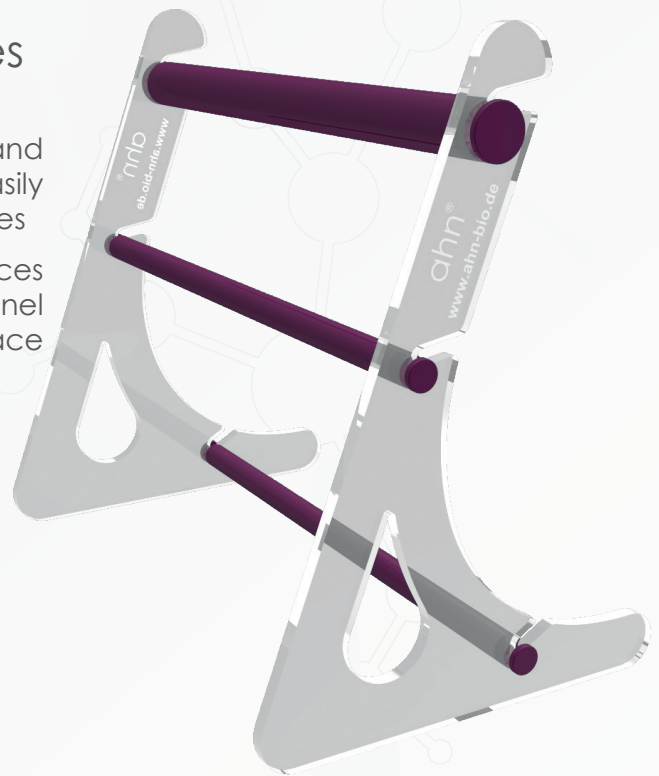

# ahn Pipette Stands

## Single and Multi Channel Pipettes

**Safe and effortless handling** - comfortable and reliable pipette storage/pipette stands can be easily assembled and disassembled for cleaning purposes

**Versions** - available as 1 place/4 places and 6 places pipette stands for single channel and multi channel pipettes and as fixed place and variable place pipette stands

### Acrylic/Aluminium pipette stands

### Acrylic pipette stands