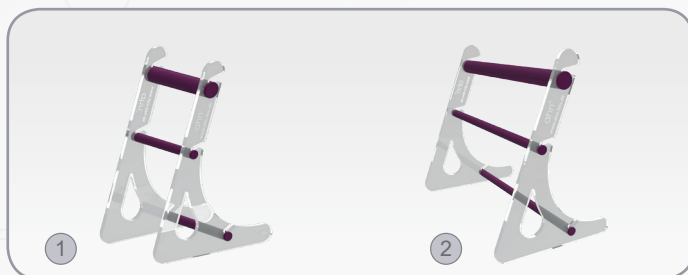

# ahn Pipette Stands

## Single and Multi Channel Pipettes

**Safe and effortless handling** - comfortable and reliable pipette storage/pipette stands can be easily assembled and disassembled for cleaning purposes

**Versions** - available as 1 place/4 places and 6 places pipette stands for single channel and multi channel pipettes and as fixed place and variable place pipette stands

### Acrylic/Aluminium pipette stands

### Acrylic pipette stands