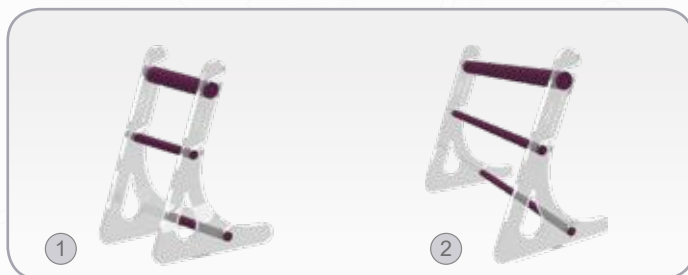

ahn Pipette Stands

Single and Multi Channel Pipettes

Safe and effortless handling - comfortable and reliable pipette storage/pipette stands can be easily assembled and disassembled for cleaning purposes

Versions - available as 1 place/4 places and 6 places pipette stands for single channel and multi channel pipettes and as fixed place and variable place pipette stands

Acrylic/Aluminium pipette stands

Acrylic pipette stands

Ordering information

Description - Acrylic/Aluminium pipette stands		Colour	Sales Unit	Cat. No.
1 place pipette stand for manual single and multi channel pipettes variable place	①	clear/magenta	Carton/1 pc.	8-132-01-8
6 places pipette stand for manual single channel pipettes variable place	②	clear/magenta	Carton/1 pc.	8-132-00-8
Description - Acrylic pipette stands		Colour	Sales Unit	Cat. No.
1 place pipette stand for manual multi channel pipettes fixed place	③	black	Carton/1 pc.	8-130-02-7
1 place pipette stand for manual multi channel pipettes fixed place	④	white	Carton/1 pc.	8-130-02-9
4 places pipette stand for manual single channel pipettes fixed place	⑤	white	Carton/1 pc.	8-130-00-9
6 places pipette stand for manual single channel pipettes fixed place	⑥	white	Carton/1 pc.	8-131-00-9